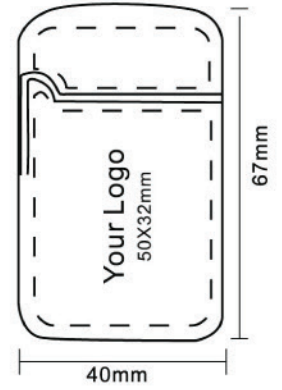

Model
ZL-3
MEGA JET