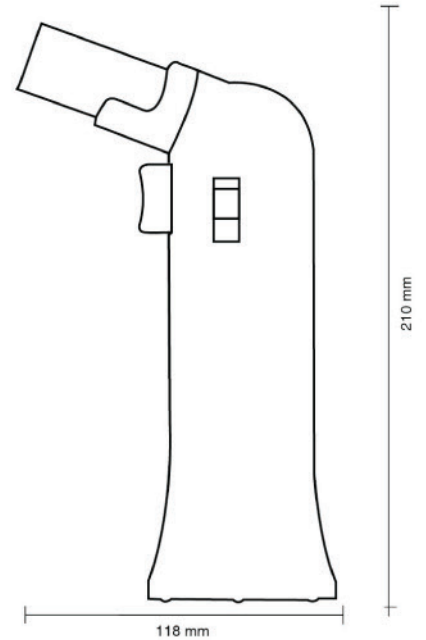

Model

ZT-88

PENGUIN TORCH JET