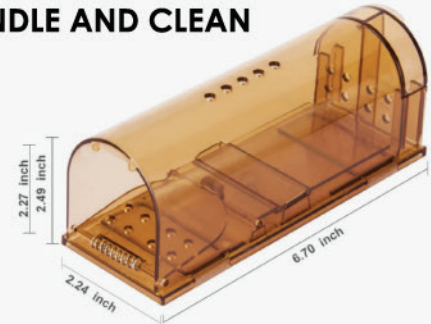

StayAlive.

STAY ALIVE TRAPS FOR MICE AND RATS

SMALL MOUSE TRAP

REUSABLE TRAPS THAT ARE EASY TO HANDLE AND CLEAN

LARGE MOUSE TRAP

Method of use

Move the small screen to the left

The revolving door flips up to the bottom