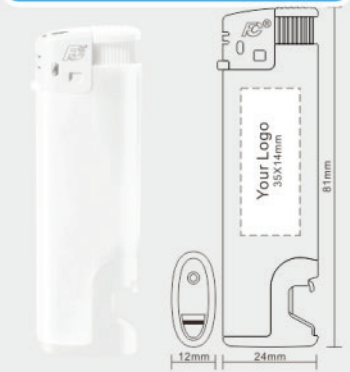

P300010 WHITE

P-01 OPENER ELECTRONIC REFILLABLE				
Art.nr.	Tray	Innerbox	Export	Barcode
P300010 / P300011	50 pcs.	50 pcs.	1.000 pcs.	-

Bottle Opener