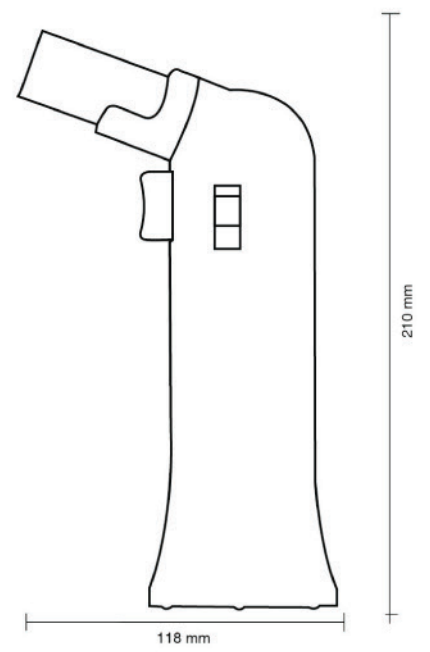

Model
ZT-88
PENGUIN TORCH JET

- JETFLAME
- BUTANE GAS
- REFILLABLE
- SAFE FLAMEDOUT
- FLAME LOCK
- CHILD LOCK
- TÜV Rheinland
  ISO22702 TESTED