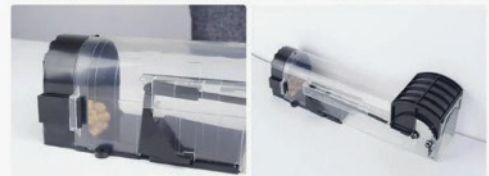

StayAlive.

STAY ALIVE TRAPS FOR MICE AND RATS

SMALL MOUSE TRAP

REUSABLE TRAPS THAT ARE EASY TO HANDLE AND CLEAN

LARGE MOUSE TRAP

Method of use

Move the small screen to the left

The revolving door flips up to the bottom