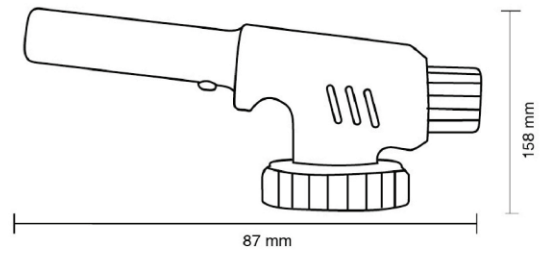

Model
ZG-330
ZENGAZ GAS

BUTANE 1950
 330ml [335]e 

GAS330ZENGAZ

ZG-330 ZENGAZ GAS				
				
Art.nr.	Bottle	Inner	Export	Barcode
GAS330ZENGAZ	1 pcs.	12 pcs.	72 pcs.	6009709681330

Model
ZH-01
GAS TORCH

ZH-01 GAS TORCH				
				
Art.nr.	Blister	Innerbox	Export	Barcode
ZGASTORCH	1 pcs.	12 pcs.	96 pcs.	6009709681262