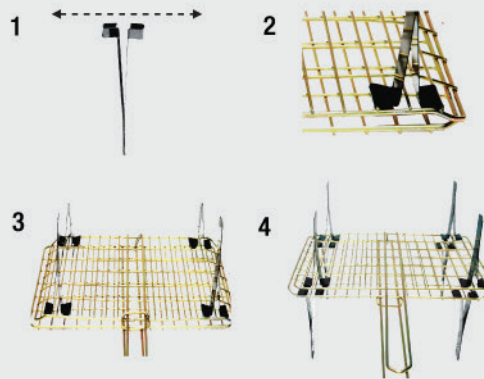

Braai Fan

BRAAI ACCESSORIES

Size: 215 x 335mm

Art.nr.		Inner box	Export	Barcode
578888	1 pcs	24 pcs	96 pcs	6009700755832

Legs4Grid

Legs4Grid - 8 Pcs

Art.nr.	
Legs4Grid	1 pc
Inner box	Export
8 pcs	12 pcs
Barcode	
6009700769563	

Braai Spiral

STAINLESS STEEL 5 MM ROUND BAR | LENGTH: 300 MM | SMOOTH EDGES

Art.nr.		Barcode
SPIRALBRAAI	1 pcs	6009709681194

PROUDLY SOUTH AFRICAN

57889 - Grid Big Box
Material: Mild Steel
Size: 440 x 330 mm