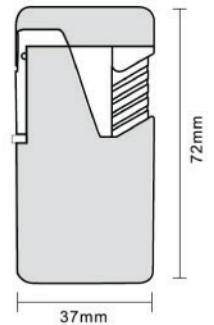

Art.nr.	Tray	Innerbox	Export	Barcode
xxx	12 pcs.	12 pcs.	144 pcs.	4895151831506

Model

ZL-9 TWIN JET

587308 Metallic Icy

BLUE

RED

GOLD

BLACK