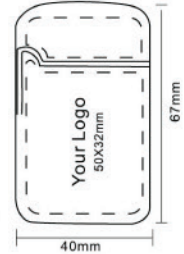

ZP-3 MEGA JET

Art.nr.	Tray	Innerbox	Export	Barcode
ZP3METAL	6 pcs.	6 pcs.	72 pcs.	6009709681118