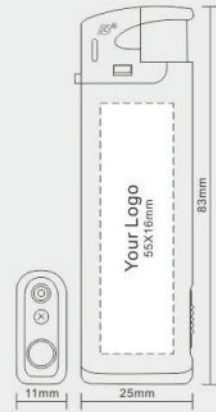

QMD507 ELECTRONIC REFILLABLE

Art.nr.	Tray	Innerbox	Export	Barcode
306107	50 pcs.	50 pcs.	1,000 pcs.	6 009700 756129