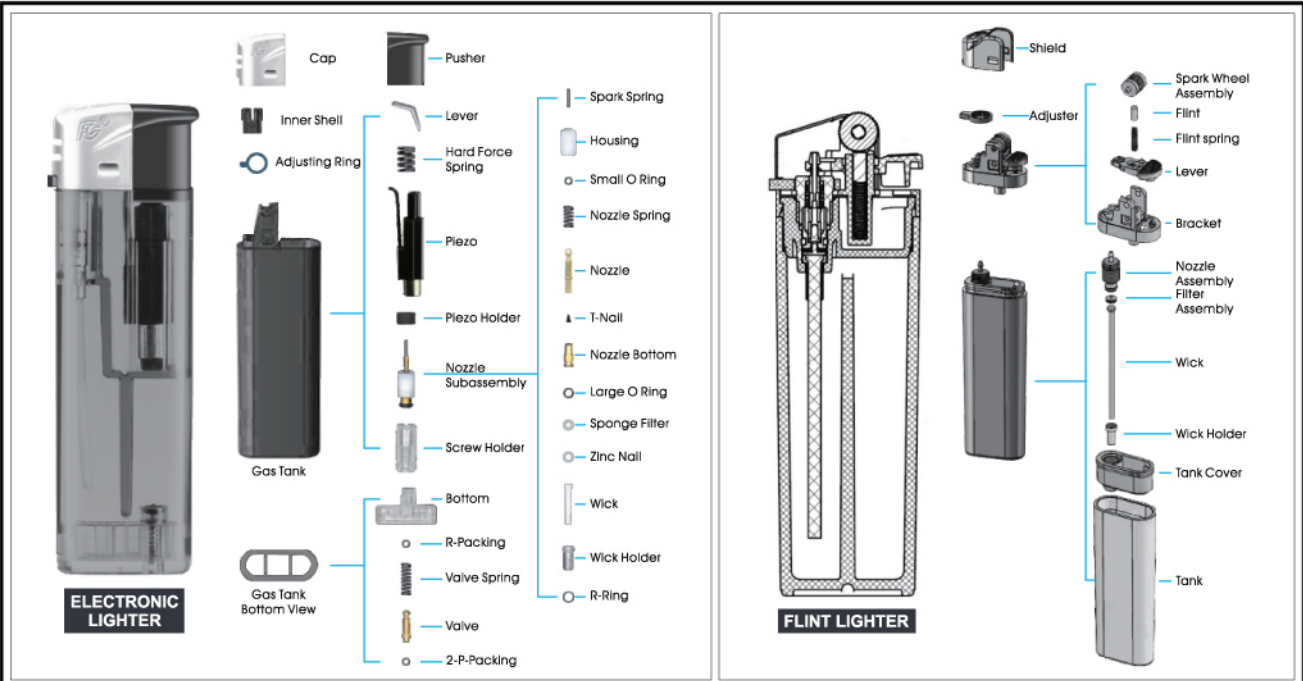

All FLAMECLUB packs carry the ISO9994 Norm required warning and safety pictograms clearly printed.

According to the outside temperature the **FLAME HEIGHT** of lighters varies in use. The maximum flame height may not exceed 10 cm.

A higher pressure on the push button ensures a child-resistant ignition with electronic lighters for protecting the safety of user.

All FLAMECLUB Cigarette Lighters sold within the EU are conform with child resistant standard EN 13869.

PICTOGRAMS

Flint Lighter, Piezo Lighter, With Led Light, Jet Flame, Soft Flame, COLOR TURBO Turbo Flame, GAS REFILLABLE Gas Refillable, GAS RELEASABLE Disposable, Flame Adjustable, RoHS Certificate, With Bottle Opener, DESIGN PATENTED Registered Patent, CHILD LOCK, OEM, 0-3, 12m, NOT TESTED ON ANIMALS, RECYCLE, FLAME, CHILD SAFETY, 18, BEST QUALITY GUARANTEE, WATERPROOF, STAINLESS STEEL, LEAD DESCRIPTION, TÜV Rheinland ISO9994 REGISTERED, SAFE FLAMEOUT, FLAME LOCK, BUTANE GAS REFILLABLE, BUTANE 1950 330ml 335e, STAINLESS STEEL, ECO FRIENDLY, RECYCLE, CHILD SAFETY, BATTERY-OPERATED TOYS, WIRELESS MOUSE, GAME CONTROLLER, DIGITAL CAMERA, BLOOD PRESSURE MONITOR, SMOKE DETECTORS, PHOTOFLASH, SUITABLE FOR EXTREMELY COLD TEMPERATURES, WALKIE TALKIES, WIRELESS APPROVED, HEARING AIDS, ARRIVE ALIVE, PROUDLY SOUTH AFRICAN, 72 HOURS, OPENER CAN, NON-STICK, CRUELTY FREE, FOODSAFE, DUAL TIP, STAYALIVE.

THE TECHNOLOGY FLAMECLUB