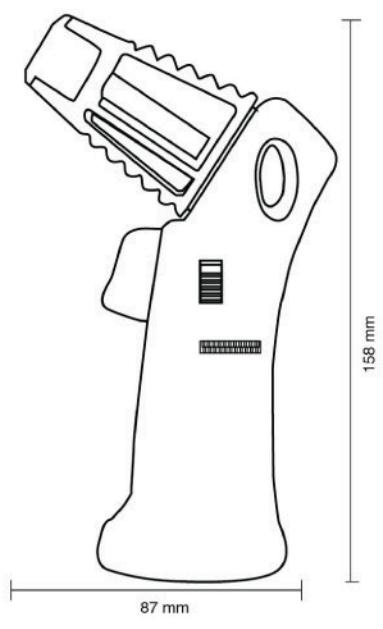

Model
ZT-61
TOUCAN JET

- JETFLAME
- BUTANE GAS
- REFILLABLE
- SAFE FLAMEDOUT
- FLAME LOCK
- CHILD LOCK
- TÜV Rheinland
  ISO22702 TESTED