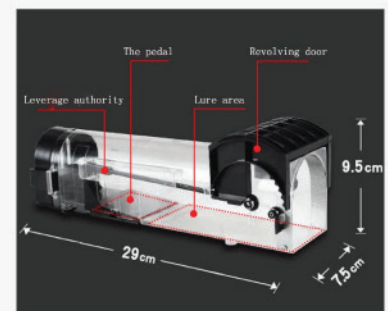

StayAlive.

STAY ALIVE TRAPS FOR MICE AND RATS

SMALL MOUSE TRAP

REUSABLE TRAPS THAT ARE EASY TO HANDLE AND CLEAN

LARGE MOUSE TRAP

Method of use

Move the small screen to the left

The revolving door flips up to the bottom