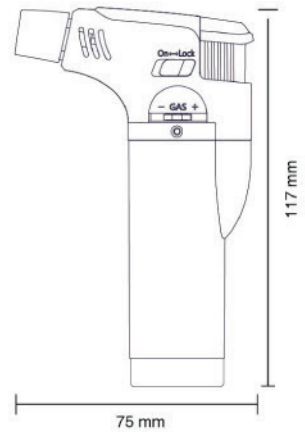

Model
ZT-70
TORCH JET

Green Army

Black & White Army