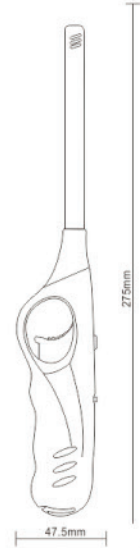

MEDIUM BRAAI LIGHTER

Medium Braai Blaze

NEW

▼ HC 578886

BLAZE

Art.nr.	Card	Innerbox	Export	Barcode
578886	1 pc	24 pcs.	96 pcs.	6 009700 756426

TURBO FLAME FLEXI BRAAI LIGHTER

BLAZE FLEXI

NEW

▼ HC 578885 HARD COLOR
BLACK / GREY PARTS & BLACK TUBE

BLAZE FLEXI

Art.nr.	Card	Innerbox	Export	Barcode
578885	1 pc	24 pcs.	96 pcs.	6 009700 757614